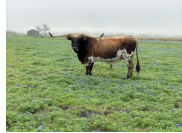

FULL THROTTLE STAR