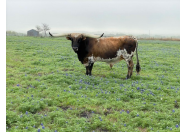

Rockin' M Ranch

**RMR TARI'S ACE**

Date of Birth: 11/12/2021  
Registration 1: CI336174

Courtesy of Rockin' M Ranch

BROWN W/ WHITE TAIL, HEAD, AND UNDERBELLY

RMR TARI'S ACE

FULL THROTTLE STAR

MS TARI'S CORONITA